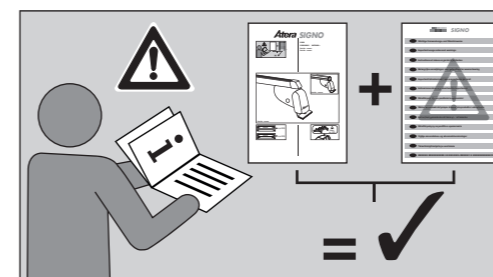

Atera SIGNO

Ford Transit Connect 02/2014–
Ford Tourneo Connect 02/2014–

Ford Grand Transit Connect 02/2014–
Ford Grand Tourneo Connect 02/2014–

Atera SIGNO

Ford

Transit Connect 02/2014–
(ohne Dachhimmel / without roofliner)

Grand Transit Connect 02/2014–
(ohne Dachhimmel / without roofliner)

Tourneo Connect 02/2014–
(ohne Dachhimmel / without roofliner)

Grand Tourneo Connect 02/2014–
(ohne Dachhimmel / without roofliner)

Art.Nr. / Part-No. : 044 304 (Grundträger/basic carrier)

Art.Nr. / Part-No. : 045 304 (Grundträger/basic carrier)