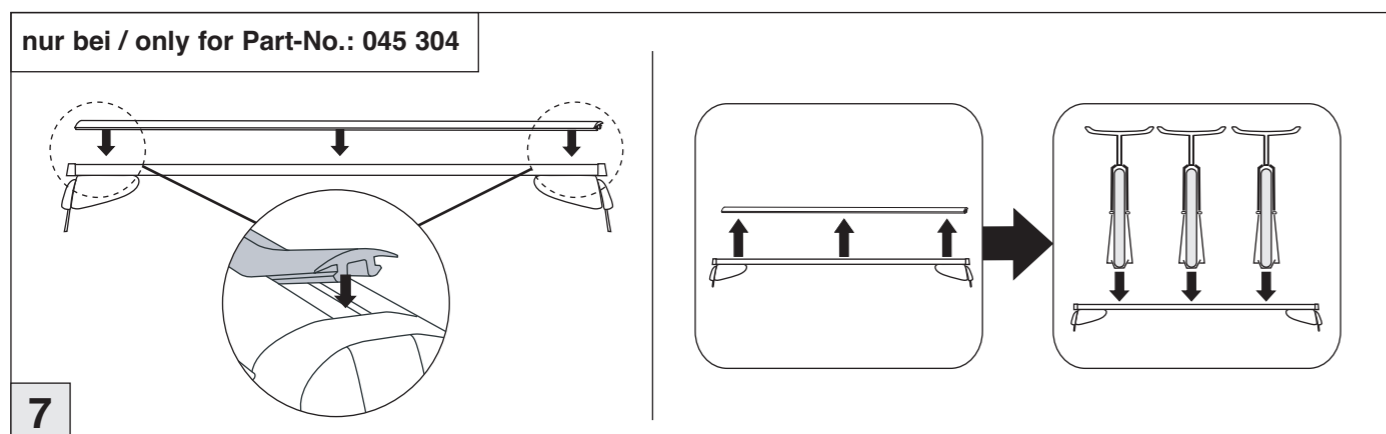

Atera SIGNO

Ford Transit Connect 02/2014–
Ford Tourneo Connect 02/2014–

Ford Grand Transit Connect 02/2014–
Ford Grand Tourneo Connect 02/2014–

Atera SIGNO

Ford

Transit Connect 02/2014–
(ohne Dachhimmel / without roofliner)

Grand Transit Connect 02/2014–
(ohne Dachhimmel / without roofliner)

Tourneo Connect 02/2014–
(ohne Dachhimmel / without roofliner)

Grand Tourneo Connect 02/2014–
(ohne Dachhimmel / without roofliner)

Art.Nr. / Part-No. : 044 304 (Grundträger/basic carrier)

Art.Nr. / Part-No. : 045 304 (Grundträger/basic carrier)