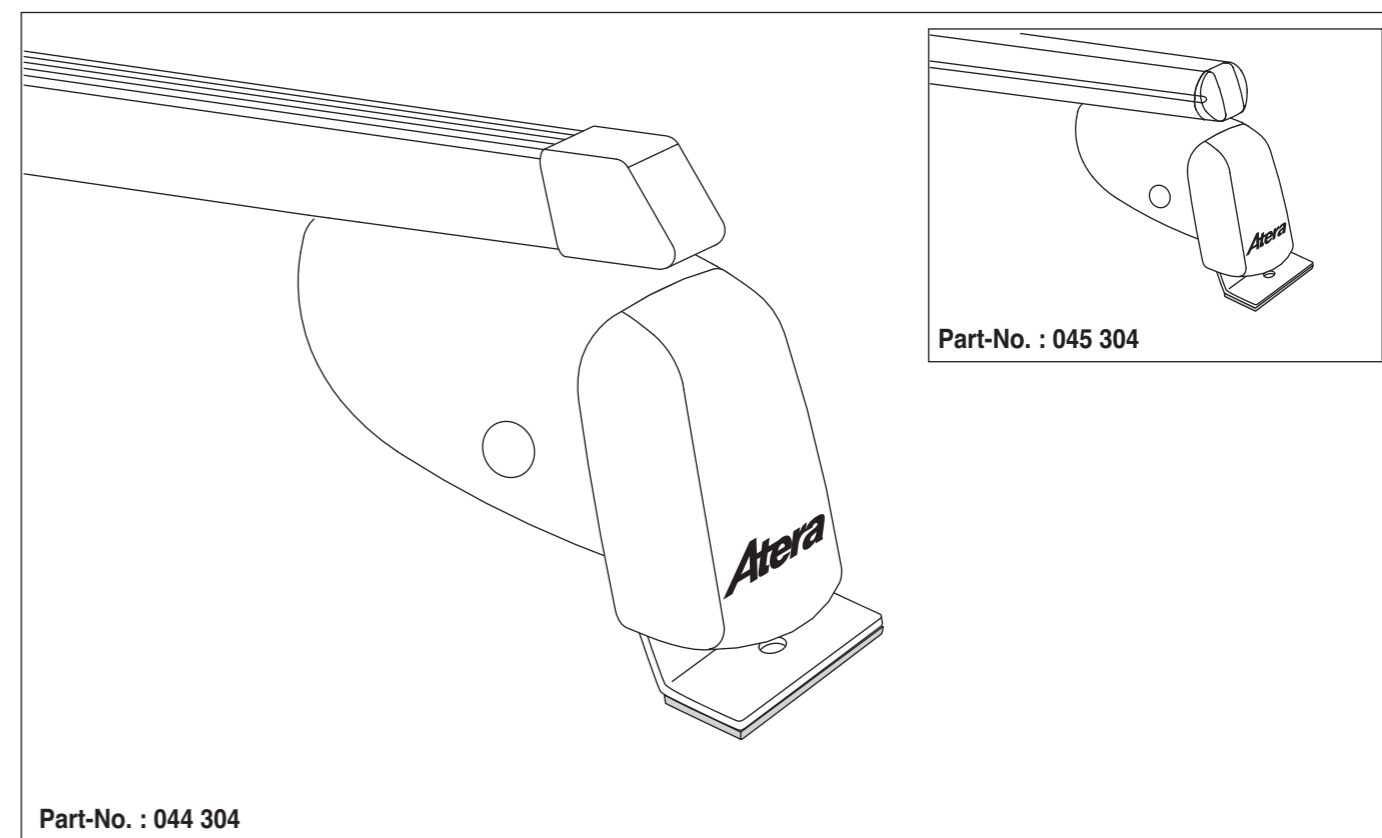

1. nur bei Art.Nr.: 045 304
   only for part no.: 045 304

A- 9919700065	11- 9910700035
B- 9945700112	12- 9908700010
C- 9918700253	13a- 9918700962
	13b- 9912700118
	14- 9918700243
1- 9945700092	15a- 9949701537
2- 9919700062	15b- 9949701537
3- 9945700105	15c- 9949701537
4- 9912700051	15d- 9949701537
5a- 9918700526	
5b- 9918700527	
6- 9918700250	
7- 9918700249	
8- 9910700004	
9- 9908700231	
10- 9908700221