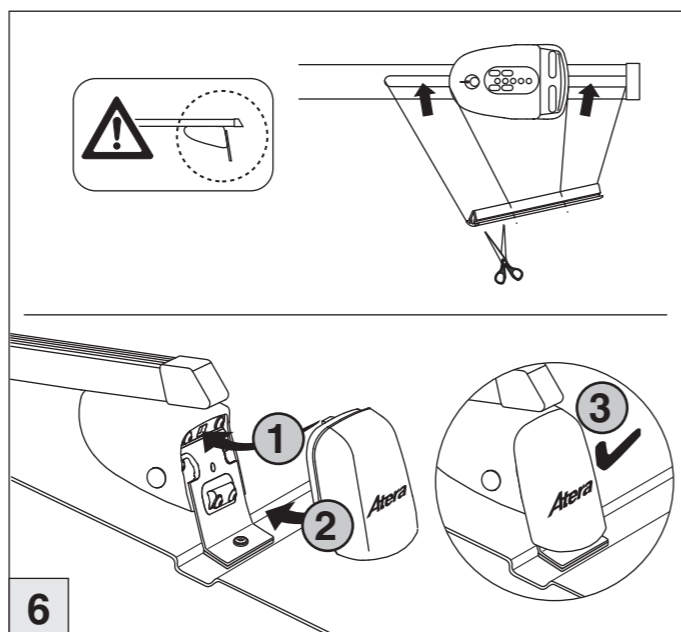

Atera SIGNO

Ford Transit Connect 02/2014–
Ford Tourneo Connect 02/2014–

Ford Grand Transit Connect 02/2014–
Ford Grand Tourneo Connect 02/2014–

Atera SIGNO

Ford

Transit Connect 02/2014–
(ohne Dachhimmel / without roofliner)

Grand Transit Connect 02/2014–
(ohne Dachhimmel / without roofliner)

Tourneo Connect 02/2014–
(ohne Dachhimmel / without roofliner)

Grand Tourneo Connect 02/2014–
(ohne Dachhimmel / without roofliner)

Art.Nr. / Part-No. : 044 304 (Grundträger/basic carrier)

Art.Nr. / Part-No. : 045 304 (Grundträger/basic carrier)