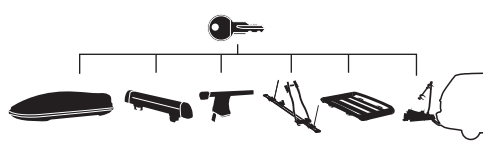

Thule Rapid System 757

> Instructions

WingBar

SlideBar

AeroBar

ProBar

SquareBar

CITY CRASH ISO 11154-E

1

1

AeroBar

1

SquareBar

4

5

WingBar

SlideBar

WingBar

SlideBar

ProBar

AeroBar

Thule One-Key System

- 544 (x4)
- 596 (x6)
- 588 (x8)
- 452 (x12)