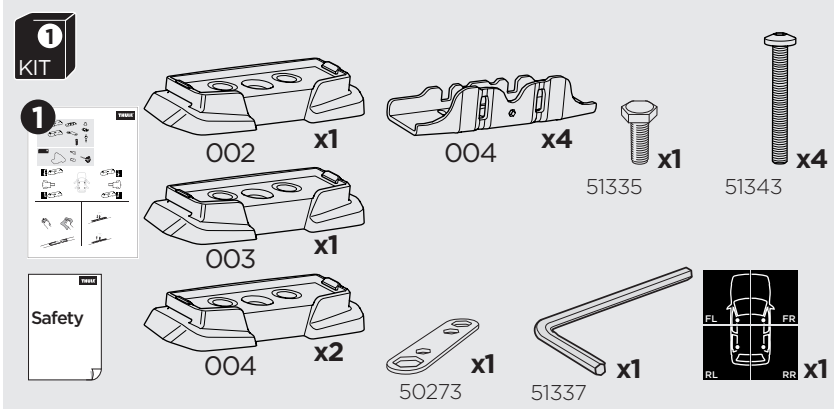

## Kit 187017

CITROËN Berlingo, 4-dr Van, 08-18  
 CITROËN Berlingo, 5-dr Van, 08-18  
 PEUGEOT Partner, 4-dr Van, 08-18  
 PEUGEOT Partner, 5-dr Van, 08-18

ISO 11154-E

This kit is only for vehicles with fixpoint mounting.