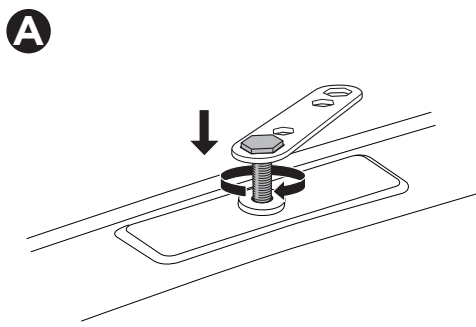

## Kit 187017

CITROËN Berlingo, 4-dr Van, 08-18  
 CITROËN Berlingo, 5-dr Van, 08-18  
 PEUGEOT Partner, 4-dr Van, 08-18  
 PEUGEOT Partner, 5-dr Van, 08-18

ISO 11154-E

This kit is only for vehicles with fixpoint mounting.