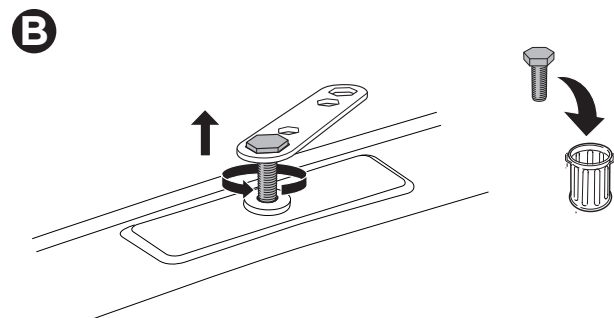

## Kit 187017

CITROËN Berlingo, 4-dr Van, 08-18  
 CITROËN Berlingo, 5-dr Van, 08-18  
 PEUGEOT Partner, 4-dr Van, 08-18  
 PEUGEOT Partner, 5-dr Van, 08-18

ISO 11154-E

This kit is only for vehicles with fixpoint mounting.