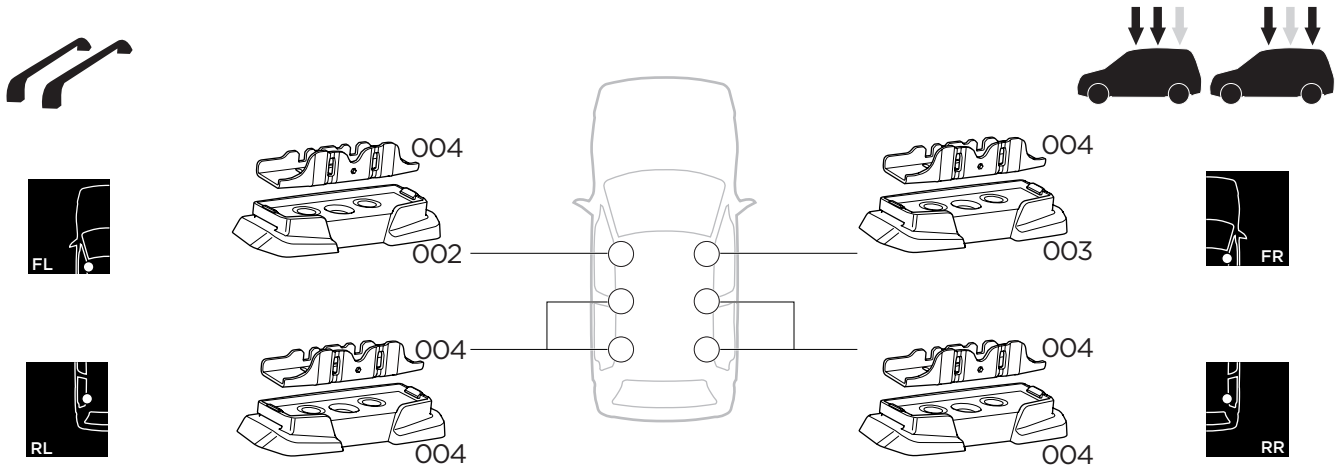

## Kit 187017

CITROËN Berlingo, 4-dr Van, 08-18  
 CITROËN Berlingo, 5-dr Van, 08-18  
 PEUGEOT Partner, 4-dr Van, 08-18  
 PEUGEOT Partner, 5-dr Van, 08-18

ISO 11154-E

This kit is only for vehicles with fixpoint mounting.