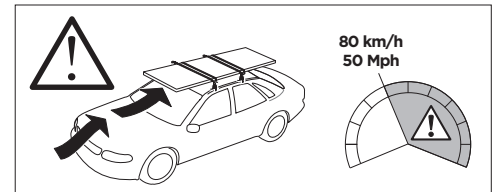

## Kit 187017

CITROËN Berlingo, 4-dr Van, 08-18  
 CITROËN Berlingo, 5-dr Van, 08-18  
 PEUGEOT Partner, 4-dr Van, 08-18  
 PEUGEOT Partner, 5-dr Van, 08-18

ISO 11154-E

This kit is only for vehicles with fixpoint mounting.