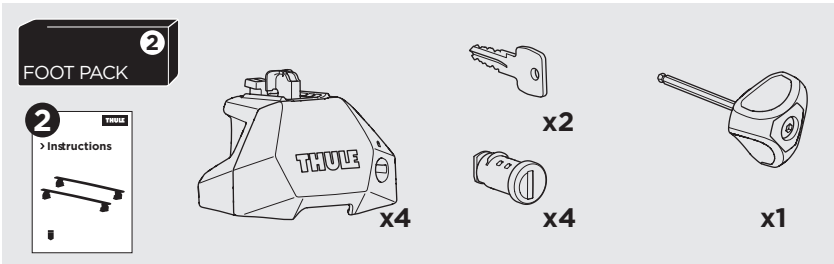

## Kit 187017

CITROËN Berlingo, 4-dr Van, 08-18  
 CITROËN Berlingo, 5-dr Van, 08-18  
 PEUGEOT Partner, 4-dr Van, 08-18  
 PEUGEOT Partner, 5-dr Van, 08-18

ISO 11154-E

This kit is only for vehicles with fixpoint mounting.