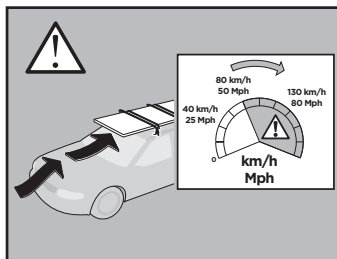

# > Instructions

FORD Transit, 4-dr Van, 15-

This kit is only for vehicles with fixpoint mounting.

|  |   |  |                 |   |                                 |
|--|---|--|-----------------|---|---------------------------------|
|  | + |  | 5 kg<br>11 lbs  | = | <b>Max.</b><br>100 kg / 220 lbs |
|  | + |  | 9 kg<br>20 lbs  | = | <b>Max.</b><br>150 kg / 330 lbs |
|  | + |  | 12 kg<br>26 lbs | = | <b>Max.</b><br>200 kg / 440 lbs |