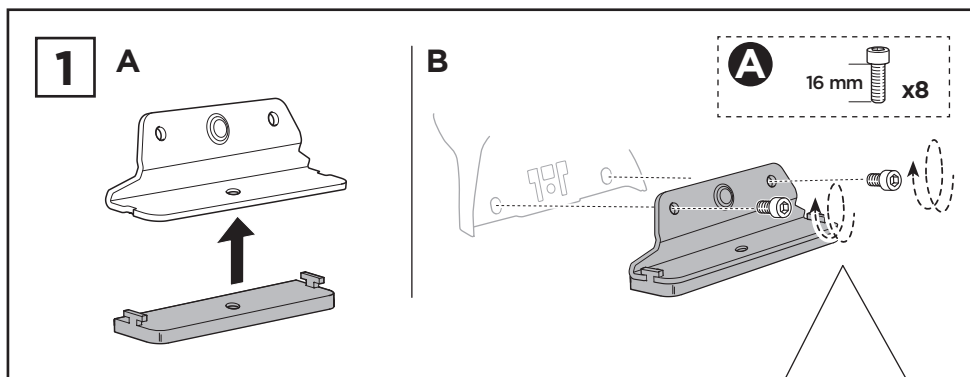

EN Only a few turns	ET Ainult mõni pööre	RO Doar câteva rotiri
DE Nur wenige Umdrehungen	LV Tikai dažī apgriezieni	HU Csak néhány fordítás
FR Quelques tours uniquement	LT Tik keli pasukimai	EL Μόνο λίγες περιστροφές
NL Slechts enkele slagen	PL Wystarczy kilka obrotów	TR Yalnızca birkaç tur
IT Solo qualche giro	RU Только несколько оборотов	بعض دورات فقط AR
ES Sólo algunas vueltas	UK Лише декілька обертів	רק מספר סיבובים HE
PT Noções básicas	BG Само няколко завъртания	ZH 仅几圈
SV Endast några varv	CS Pouze několik otáček	JA 2～3回転のみ
DK Kun nogle få omgange	SK Len niekoľko otáčok	KO 몇 번만 돌리면 됨
NO Bare noen få omdreininger	SL Le nekaj obratov	TH เพียงสองสามรอบ
FI Vain muutama kierros	HR/BIH Samo nekoliko okreta