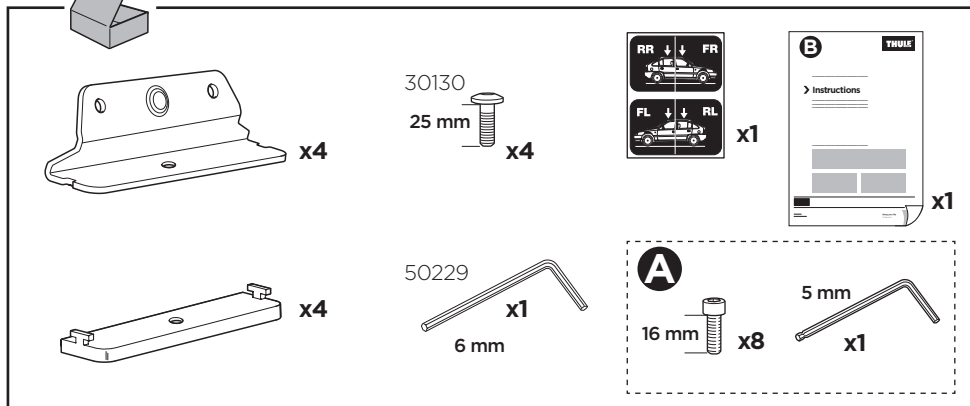

EN Only a few turns	ET Ainult mõni pööre	RO Doar câteva rotiri
DE Nur wenige Umdrehungen	LV Tikai dažī apgriezieni	HU Csak néhány fordítás
FR Quelques tours uniquement	LT Tik keli pasukimai	EL Μόνο λίγες περιστροφές
NL Slechts enkele slagen	PL Wystarczy kilka obrotów	TR Yalnızca birkaç tur
IT Solo qualche giro	RU Только несколько оборотов	بعض دورات فقط AR
ES Sólo algunas vueltas	UK Лише декілька обертів	רק מספר סיבובים HE
PT Noções básicas	BG Само няколко завъртания	ZH 仅几圈
SV Endast några varv	CS Pouze několik otáček	JA 2～3回転のみ
DK Kun nogle få omgange	SK Len niekoľko otáčok	KO 몇 번만 돌리면 됨
NO Bare noen få omdreininger	SL Le nekaj obratov	TH เพียงสองสามรอบ
FI Vain muutama kierros	HR/BIH Samo nekoliko okreta