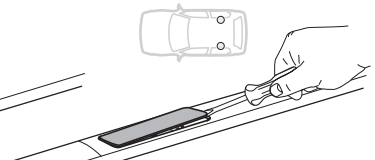

2

A

B

A 16 mm x8

EN Only a few turns

DE Nur wenige Umdrehungen

FR Quelques tours uniquement

NL Slechts enkele slagen

IT Solo qualche giro

ES Sólo algunas vueltas

PT Noções básicas

SV Endast några varv

DK Kun nogle få omgange

NE Bare noen få omdreinger

FI Vain muutama kierros

ET Ainult mõni pööre

LV Tikai daži apgriezieni

LT Tik keli pasukimai

PL Wystarczy kilka obrotów

RU Только несколько оборотов

UK Лише декілька обертів

BG Само няколко завъртания

CS Pouze několik otáček

SK Len niekoľko otáčok

SL Le nekaj obratov

HR/BIH Samo nekoliko okreta

RO Doar câteva rotiri

HU Csak néhány fordítás

EL Μόνο λίγες περιστροφές

TR Yalnızca birkaç tur

بعض دورات فقط

רק מספר סיבובים

ZH 仅几圈

JA 2～3回転のみ

KO 몇 번만 돌리면 됨

TH เพียงสองสามรอบ

AR

HE

3

x1

4