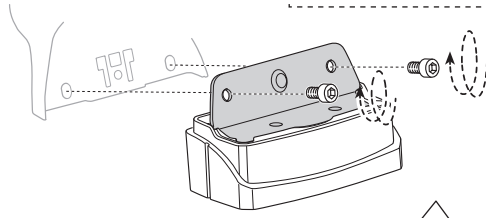

2

A

B

A 16 mm x8

EN Only a few turns

DE Nur wenige Umdrehungen

FR Quelques tours uniquement

NL Slechts enkele slagen

IT Solo qualche giro

ES Sólo algunas vueltas

PT Noções básicas

SV Endast några varv

DK Kun nogle få omgange

NE Bare noen få omdreinger

FI Vain muutama kierros

ET Ainult mõni pööre

LV Tikai daži apgriezieni

LT Tik keli pasukimai

PL Wystarczy kilka obrotów

RU Только несколько оборотов

UK Лише декілька обертів

BG Само няколко завъртания

CS Pouze několik otáček

SK Len niekoľko otáčok

SL Le nekaj obratov

HR/BIH Samo nekoliko okreta

RO Doar câteva rotiri

HU Csak néhány fordítás

EL Μόνο λίγες περιστροφές

TR Yalnızca birkaç tur

بعض دورات فقط

רק מספר סיבובים

ZH 仅几圈

JA 2～3回転のみ

KO 몇 번만 돌리면 됨

TH เพียงสองสามรอบ

AR

HE

3

x1

4