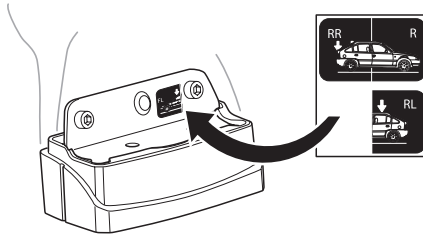

EN Only a few turns

DE Nur wenige Umdrehungen

FR Quelques tours uniquement

NL Slechts enkele slagen

IT Solo qualche giro

ES Sólo algunas vueltas

PT Noções básicas

SV Endast några varv

DK Kun nogle få omgange

NE Bare noen få omdreinger

FI Vain muutama kierros

ET Ainult mõni pööre

LV Tikai daži apgriezieni

LT Tik keli pasukimai

PL Wystarczy kilka obrotów

RU Только несколько оборотов

UK Лише декілька обертів

BG Само няколко завъртания

CS Pouze několik otáček

SK Len niekoľko otáčok

SL Le nekaj obratov

HR/BIH Samo nekoliko okreta

RO Doar câteva rotiri

HU Csak néhány fordítás

EL Μόνο λίγες περιστροφές

TR Yalnızca birkaç tur

بعض دورات فقط

רק מספר סיבובים

ZH 仅几圈

JA 2～3回転のみ

KO 몇 번만 돌리면 됨

TH เพียงสองสามรอบ

AR

HE

3

x1