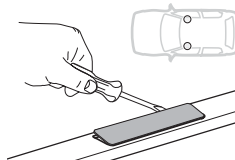

2

A

B

A 16 mm x8

EN Only a few turns

DE Nur wenige Umdrehungen

FR Quelques tours uniquement

NL Slechts enkele slagen

IT Solo qualche giro

ES Sólo algunas vueltas

PT Noções básicas

SV Endast några varv

DK Kun nogle få omgange

NE Bare noen få omdreinger

FI Vain muutama kierros

ET Ainult mõni pööre

LV Tikai daži apgriezieni

LT Tik keli pasukimai

PL Wystarczy kilka obrotów

RU Только несколько оборотов

UK Лише декілька обертів

BG Само няколко завъртания

CS Pouze několik otáček

SK Len niekoľko otáčok

SL Le nekaj obratov

HR/BIH Samo nekoliko okreta

RO Doar câteva rotiri

HU Csak néhány fordítás

EL Μόνο λίγες περιστροφές

TR Yalnızca birkaç tur

بعض دورات فقط

רק מספר סיבובים

ZH 仅几圈

JA 2～3回転のみ

KO 몇 번만 돌리면 됨

TH เพียงสองสามรอบ

AR

HE

3

x1

4