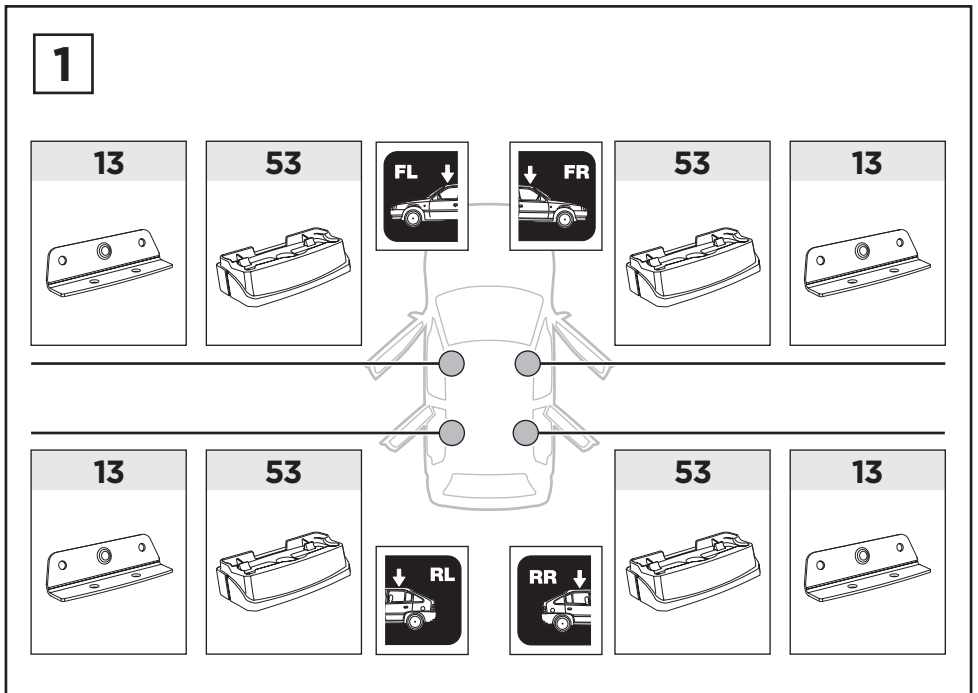

# > Instructions

HONDA CR-V, 5-dr SUV, 07-12

This kit is only for vehicles with fixpoint mounting.

ISO 11154-E

183042

C.20130625  
509-3042-03

Bring your life  
thule.com

**2****A****B**