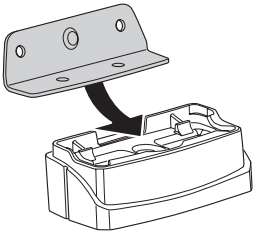

# > Instructions

HONDA CR-V, 5-dr SUV, 07-12

This kit is only for vehicles with fixpoint mounting.

ISO 11154-E

183042

C.20130625  
509-3042-03

Bring your life  
thule.com

**2****A****B**