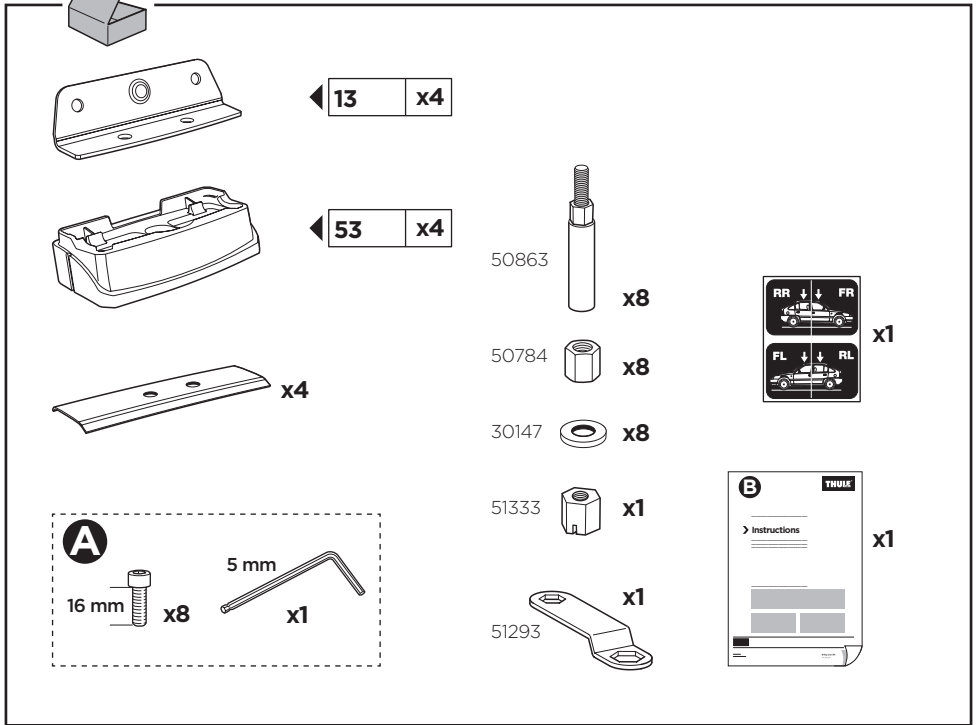

# > Instructions

HONDA CR-V, 5-dr SUV, 07-12

This kit is only for vehicles with fixpoint mounting.

ISO 11154-E

183042

C.20130625  
509-3042-03

Bring your life  
thule.com

**2****A****B**