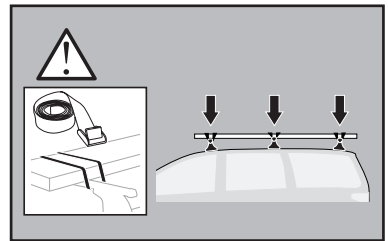

Thule XT Kit 3021

> Instructions

- **DACIA Dokker**, 4-dr Van, 12-
- **FIAT Doblo**, 3-dr Van, 00-03, 04-05, 06-09
- **FIAT Doblo**, 4-dr Van, 00-03, 04-05, 06-09
- **FIAT Doblo**, 5-dr Van, 00-03, 04-05, 06-09
- **FIAT Doblo Maxi**, 4-dr Van, 08-09
- **FORD Tourneo Connect**, 5-dr Bus, 03-13
- **FORD Transit Connect**, 4-dr Van, 03-13
- **MERCEDES Citan**, 4-dr Van, 12-
- **NISSAN Kubistar**, 5-dr Van, 04-
- **RENAULT Kangoo**, 5-dr Van, 98-02, 03-07, 08-
- **RENAULT Kangoo Maxi**, 5-dr Van, 10-

This kit is only for vehicles with fixpoint mounting.