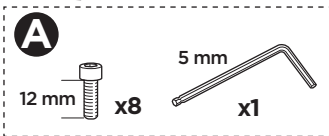

◀ **27** x2

751
FootPack