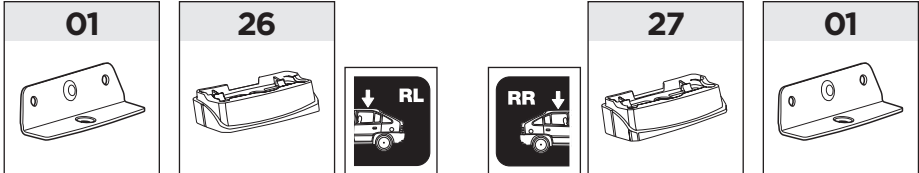

1

RENAULT Kangoo Maxi