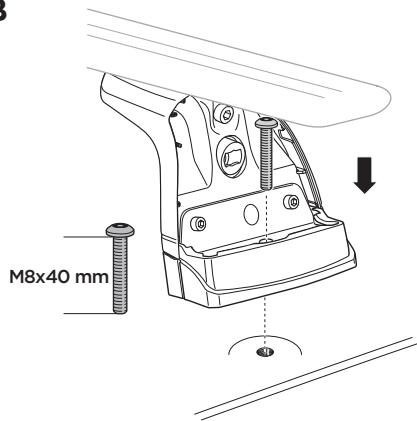

2

A DACIA Dokker
RENAULT Kangoo Maxi

B

C

D