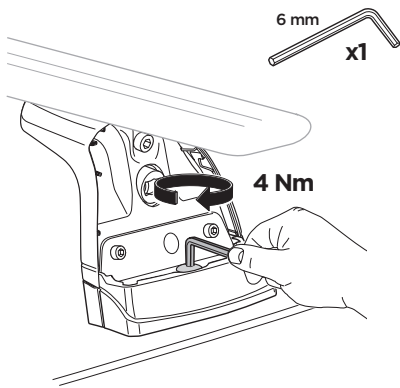

2

A DACIA Dokker
RENAULT Kangoo Maxi

B

C

D