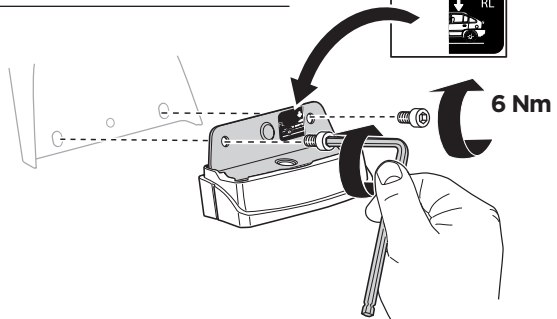

1

RENAULT Kangoo Maxi

A

B