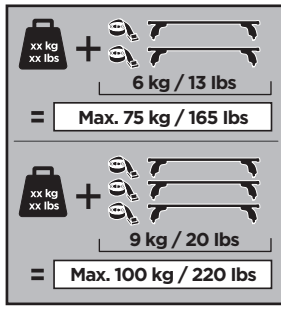

Thule XT Kit 3021

> Instructions

- **DACIA Dokker**, 4-dr Van, 12-
- **FIAT Doblo**, 3-dr Van, 00-03, 04-05, 06-09
- **FIAT Doblo**, 4-dr Van, 00-03, 04-05, 06-09
- **FIAT Doblo**, 5-dr Van, 00-03, 04-05, 06-09
- **FIAT Doblo Maxi**, 4-dr Van, 08-09
- **FORD Tourneo Connect**, 5-dr Bus, 03-13
- **FORD Transit Connect**, 4-dr Van, 03-13
- **MERCEDES Citan**, 4-dr Van, 12-
- **NISSAN Kubistar**, 5-dr Van, 04-
- **RENAULT Kangoo**, 5-dr Van, 98-02, 03-07, 08-
- **RENAULT Kangoo Maxi**, 5-dr Van, 10-

This kit is only for vehicles with fixpoint mounting.