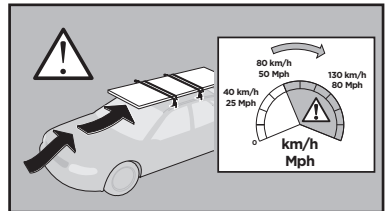

Thule XT Kit 3021

> Instructions

- **DACIA Dokker**, 4-dr Van, 12-
- **FIAT Doblo**, 3-dr Van, 00-03, 04-05, 06-09
- **FIAT Doblo**, 4-dr Van, 00-03, 04-05, 06-09
- **FIAT Doblo**, 5-dr Van, 00-03, 04-05, 06-09
- **FIAT Doblo Maxi**, 4-dr Van, 08-09
- **FORD Tourneo Connect**, 5-dr Bus, 03-13
- **FORD Transit Connect**, 4-dr Van, 03-13
- **MERCEDES Citan**, 4-dr Van, 12-
- **NISSAN Kubistar**, 5-dr Van, 04-
- **RENAULT Kangoo**, 5-dr Van, 98-02, 03-07, 08-
- **RENAULT Kangoo Maxi**, 5-dr Van, 10-

This kit is only for vehicles with fixpoint mounting.