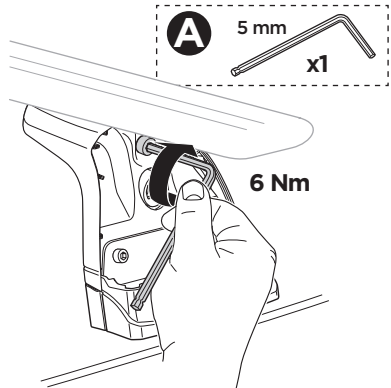

2

A DACIA Dokker
RENAULT Kangoo Maxi

B

C

D