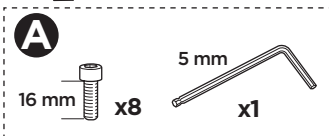

753
FootPack