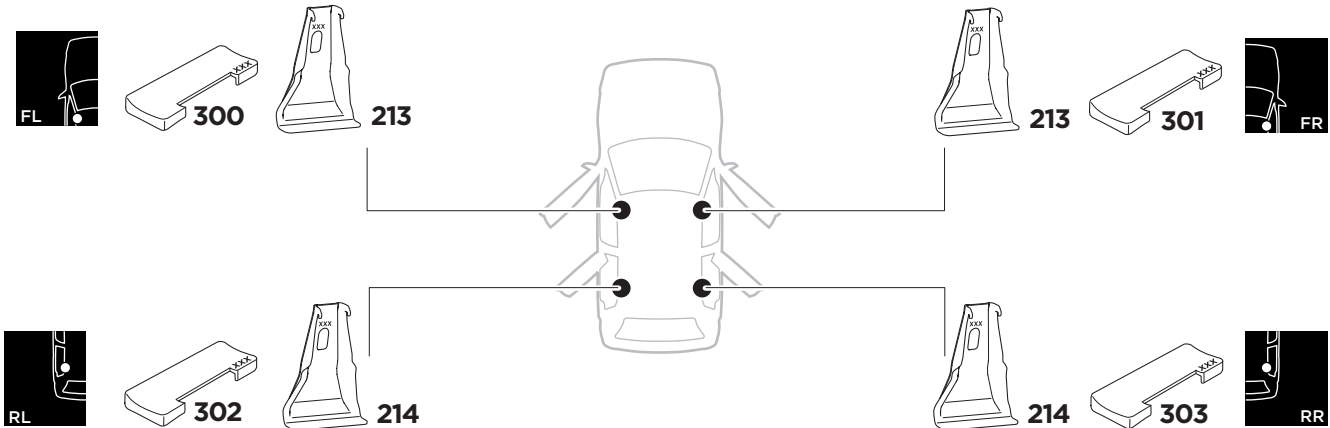

1

Kit 5090 VOLVO V40, 5-dr Hatchback, 12-

ISO 11154-E

1 **1 KIT** + **2 FOOT PACK**

2

3

THULE WingBar Evo	THULE WingBar Edge	THULE WingBar	THULE SquareBar	Evo X (scale)	Edge X (scale)
VOLVO V40, 5-dr Hatchback, 12-				39,5	R

THULE ProBar	THULE SlideBar	X (mm/inch)		
VOLVO V40, 5-dr Hatchback, 12-		1046 mm / 41 1/8"		

THULE WingBar Evo	THULE WingBar Edge	THULE WingBar	THULE SquareBar	Evo Y (scale)	Edge Y (scale)
VOLVO V40, 5-dr Hatchback, 12-				27	G

THULE ProBar	THULE SlideBar	Y (mm/inch)		
VOLVO V40, 5-dr Hatchback, 12-		921 mm / 36 1/4"		

	W (mm/inch)	Z (mm/inch)
VOLVO V40, 5-dr Hatchback, 12-	770 mm / 30 3/8"	225 mm / 8 7/8"