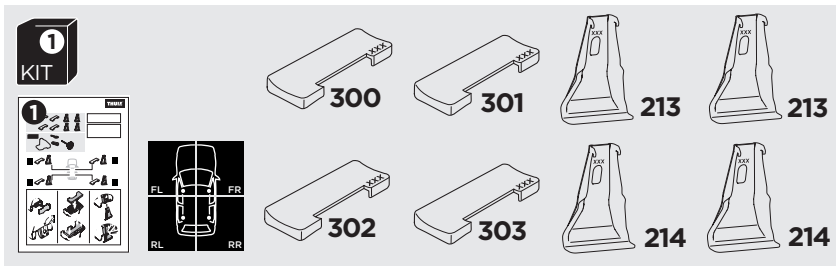

1

Kit 5090 VOLVO V40, 5-dr Hatchback, 12-

ISO 11154-E

1 **1 KIT** + **2 FOOT PACK**

2

3

THULE WingBar Evo	THULE WingBar Edge	THULE WingBar	THULE SquareBar	Evo X (scale)	Edge X (scale)
VOLVO V40, 5-dr Hatchback, 12-				39,5	R

THULE ProBar	THULE SlideBar	X (mm/inch)		
VOLVO V40, 5-dr Hatchback, 12-		1046 mm / 41 1/8"		

THULE WingBar Evo	THULE WingBar Edge	THULE WingBar	THULE SquareBar	Evo Y (scale)	Edge Y (scale)
VOLVO V40, 5-dr Hatchback, 12-				27	G

THULE ProBar	THULE SlideBar	Y (mm/inch)		
VOLVO V40, 5-dr Hatchback, 12-		921 mm / 36 1/4"		

	W (mm/inch)	Z (mm/inch)
VOLVO V40, 5-dr Hatchback, 12-	770 mm / 30 3/8"	225 mm / 8 7/8"