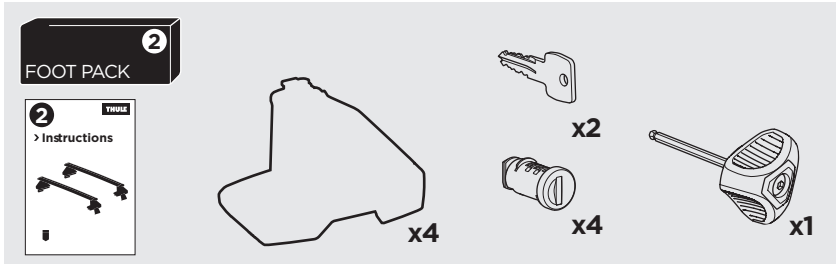

1

Kit 5090 VOLVO V40, 5-dr Hatchback, 12-

ISO 11154-E

1 **1 KIT** + **2 FOOT PACK**

2

3

THULE WingBar Evo	THULE WingBar Edge	THULE WingBar	THULE SquareBar	Evo X (scale)	Edge X (scale)
VOLVO V40, 5-dr Hatchback, 12-				39,5	R

THULE ProBar	THULE SlideBar	X (mm/inch)		
VOLVO V40, 5-dr Hatchback, 12-		1046 mm / 41 1/8"		

THULE WingBar Evo	THULE WingBar Edge	THULE WingBar	THULE SquareBar	Evo Y (scale)	Edge Y (scale)
VOLVO V40, 5-dr Hatchback, 12-				27	G

THULE ProBar	THULE SlideBar	Y (mm/inch)		
VOLVO V40, 5-dr Hatchback, 12-		921 mm / 36 1/4"		

	W (mm/inch)	Z (mm/inch)
VOLVO V40, 5-dr Hatchback, 12-	770 mm / 30 3/8"	225 mm / 8 7/8"