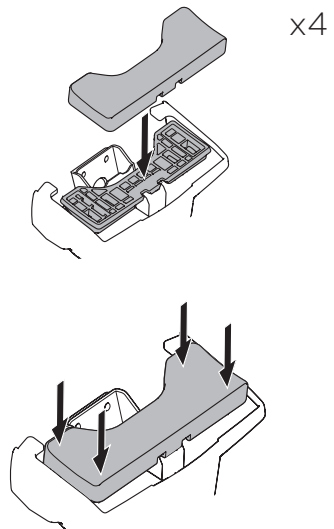

1

Kit 5090 VOLVO V40, 5-dr Hatchback, 12-

ISO 11154-E

1 **1 KIT** + **2 FOOT PACK**

2

3

THULE WingBar Evo	THULE WingBar Edge	THULE WingBar	THULE SquareBar	Evo X (scale)	Edge X (scale)
VOLVO V40, 5-dr Hatchback, 12-				39,5	R

THULE ProBar	THULE SlideBar	X (mm/inch)		
VOLVO V40, 5-dr Hatchback, 12-		1046 mm / 41 1/8"		

THULE WingBar Evo	THULE WingBar Edge	THULE WingBar	THULE SquareBar	Evo Y (scale)	Edge Y (scale)
VOLVO V40, 5-dr Hatchback, 12-				27	G

THULE ProBar	THULE SlideBar	Y (mm/inch)		
VOLVO V40, 5-dr Hatchback, 12-		921 mm / 36 1/4"		

	W (mm/inch)	Z (mm/inch)
VOLVO V40, 5-dr Hatchback, 12-	770 mm / 30 3/8"	225 mm / 8 7/8"