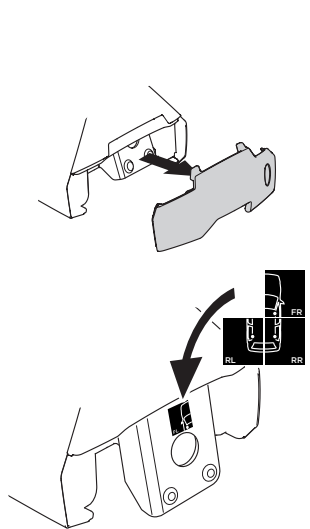

1

Kit 5090 VOLVO V40, 5-dr Hatchback, 12-

ISO 11154-E

1 **1 KIT** + **2 FOOT PACK**

2

3

THULE WingBar Evo	THULE WingBar Edge	THULE WingBar	THULE SquareBar	Evo X (scale)	Edge X (scale)
VOLVO V40, 5-dr Hatchback, 12-				39,5	R

THULE ProBar	THULE SlideBar	X (mm/inch)		
VOLVO V40, 5-dr Hatchback, 12-		1046 mm / 41 1/8"		

THULE WingBar Evo	THULE WingBar Edge	THULE WingBar	THULE SquareBar	Evo Y (scale)	Edge Y (scale)
VOLVO V40, 5-dr Hatchback, 12-				27	G

THULE ProBar	THULE SlideBar	Y (mm/inch)		
VOLVO V40, 5-dr Hatchback, 12-		921 mm / 36 1/4"		

	W (mm/inch)	Z (mm/inch)
VOLVO V40, 5-dr Hatchback, 12-	770 mm / 30 3/8"	225 mm / 8 7/8"