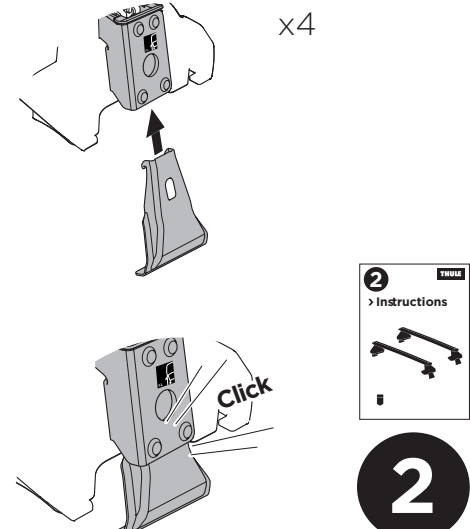

1

Kit 5090 VOLVO V40, 5-dr Hatchback, 12-

ISO 11154-E

1 **1 KIT** + **2 FOOT PACK**

2

3

THULE WingBar Evo	THULE WingBar Edge	THULE WingBar	THULE SquareBar	Evo X (scale)	Edge X (scale)
VOLVO V40, 5-dr Hatchback, 12-				39,5	R

THULE ProBar	THULE SlideBar	X (mm/inch)		
VOLVO V40, 5-dr Hatchback, 12-		1046 mm / 41 1/8"		

THULE WingBar Evo	THULE WingBar Edge	THULE WingBar	THULE SquareBar	Evo Y (scale)	Edge Y (scale)
VOLVO V40, 5-dr Hatchback, 12-				27	G

THULE ProBar	THULE SlideBar	Y (mm/inch)		
VOLVO V40, 5-dr Hatchback, 12-		921 mm / 36 1/4"		

	W (mm/inch)	Z (mm/inch)
VOLVO V40, 5-dr Hatchback, 12-	770 mm / 30 3/8"	225 mm / 8 7/8"