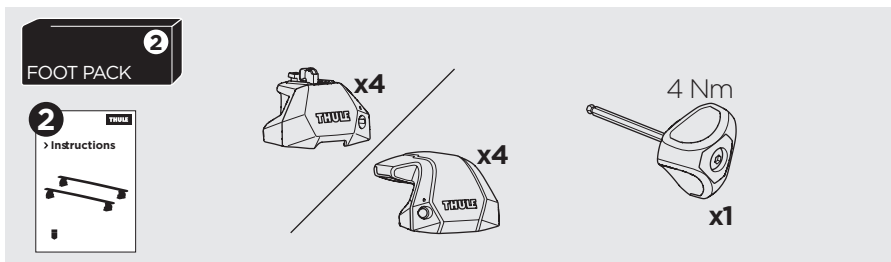

## Kit 187186

MAZDA CX-60, 5-dr SUV, 22-

This kit is only for vehicles with fixpoint mounting.

Bring your life  
thule.com