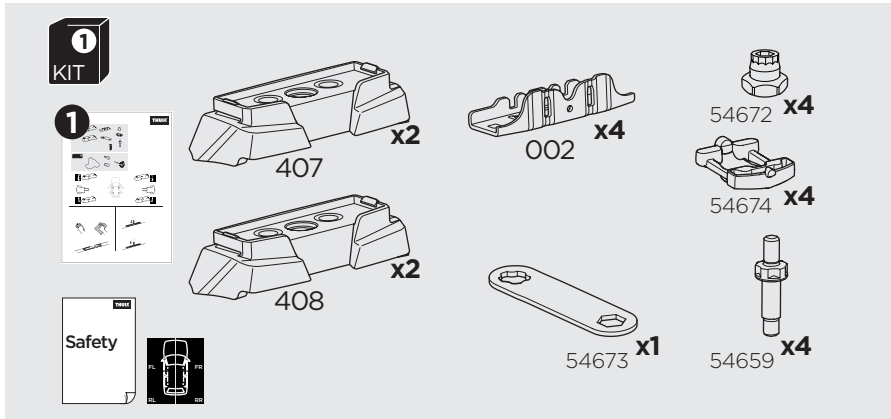

## Kit 187186

MAZDA CX-60, 5-dr SUV, 22-

This kit is only for vehicles with fixpoint mounting.

Bring your life  
thule.com