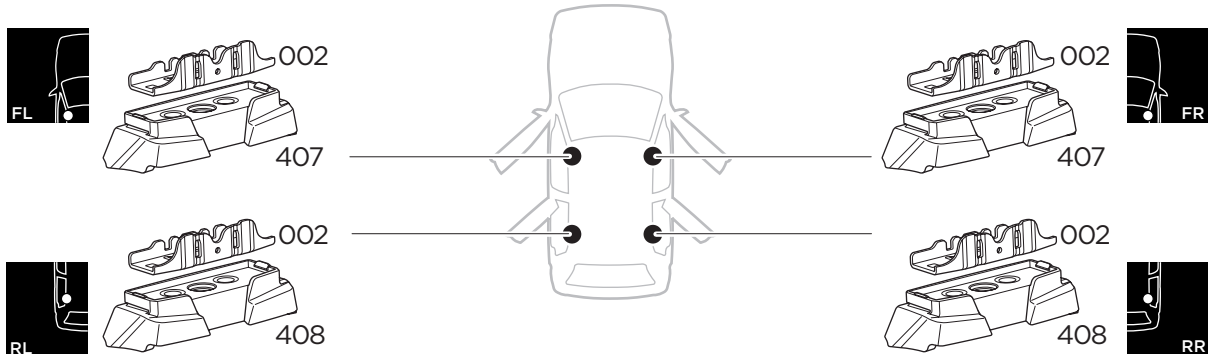

## Kit 187186

MAZDA CX-60, 5-dr SUV, 22-

This kit is only for vehicles with fixpoint mounting.

Bring your life  
thule.com