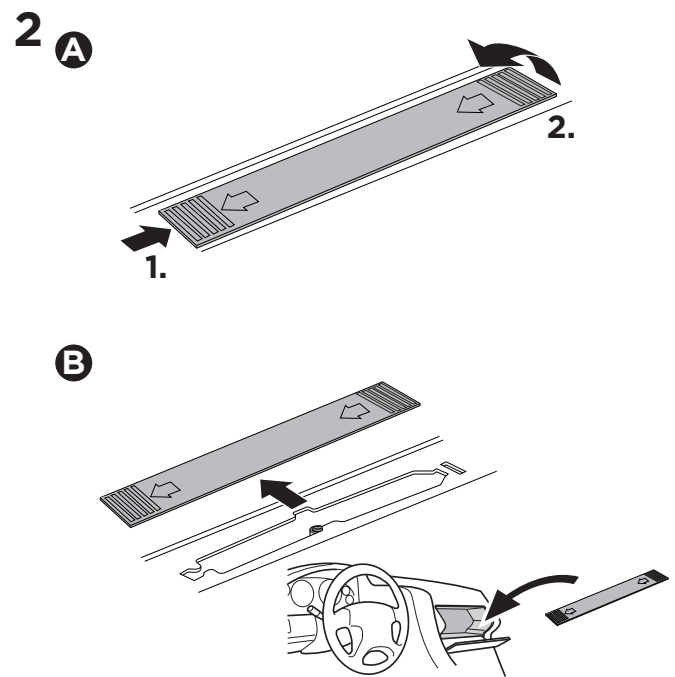

## Kit 187186

MAZDA CX-60, 5-dr SUV, 22-

This kit is only for vehicles with fixpoint mounting.

Bring your life  
thule.com