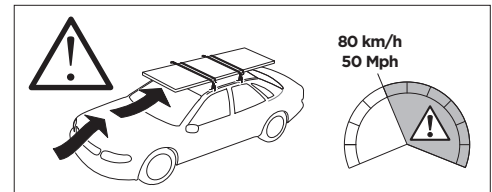

## Kit 187186

MAZDA CX-60, 5-dr SUV, 22-

This kit is only for vehicles with fixpoint mounting.

Bring your life  
thule.com