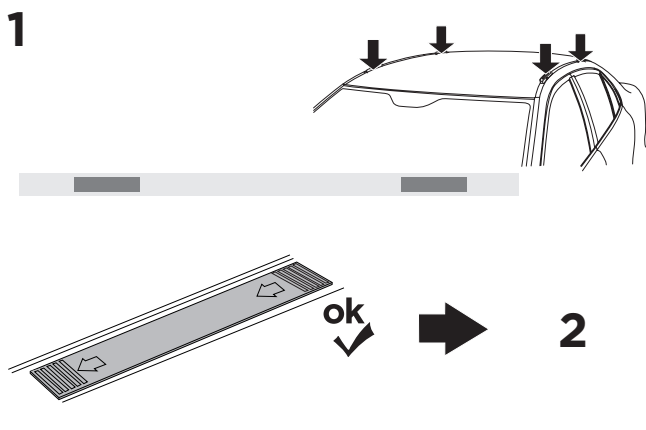

## Kit 187186

MAZDA CX-60, 5-dr SUV, 22-

This kit is only for vehicles with fixpoint mounting.

Bring your life  
thule.com