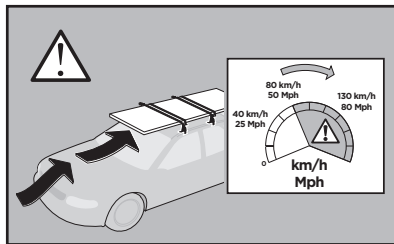

Thule Rapid System Kit 1795

> Instructions

HYUNDAI i20 (Mk.II.), 5-dr Hatchback, 15- (With glass roof)