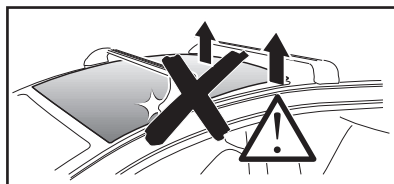

Thule Rapid System Kit 1795

> Instructions

HYUNDAI i20 (Mk.II.), 5-dr Hatchback, 15- (With glass roof)