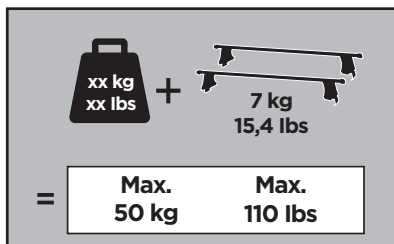

# > Instructions

HYUNDAI i20 (Mk.II.), 5-dr Hatchback, 15- (With glass roof)

ISO 11154-E

141795  
C.20150605  
519-1795-01

Bring your life  
thule.com

149 x2

343 x1

344 x1

578 x2

1163 x1

x1

x1

1164 x1

1

	X (scale)	X (mm)	X (inch)
HYUNDAI i20 (Mk.II.), 5-dr Hatchback, 15- (With glass roof)	33	981	38 <sup>5</sup> / <sub>8</sub>

	Y (scale)	Y (mm)	Y (inch)
HYUNDAI i20 (Mk.II.), 5-dr Hatchback, 15- (With glass roof)	33	981	38 <sup>5</sup> / <sub>8</sub>