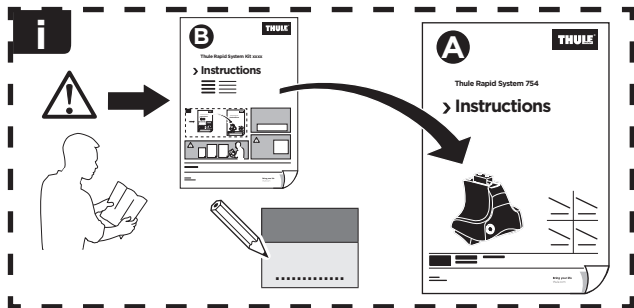

Thule Rapid System Kit 1795

> Instructions

HYUNDAI i20 (Mk.II.), 5-dr Hatchback, 15- (With glass roof)