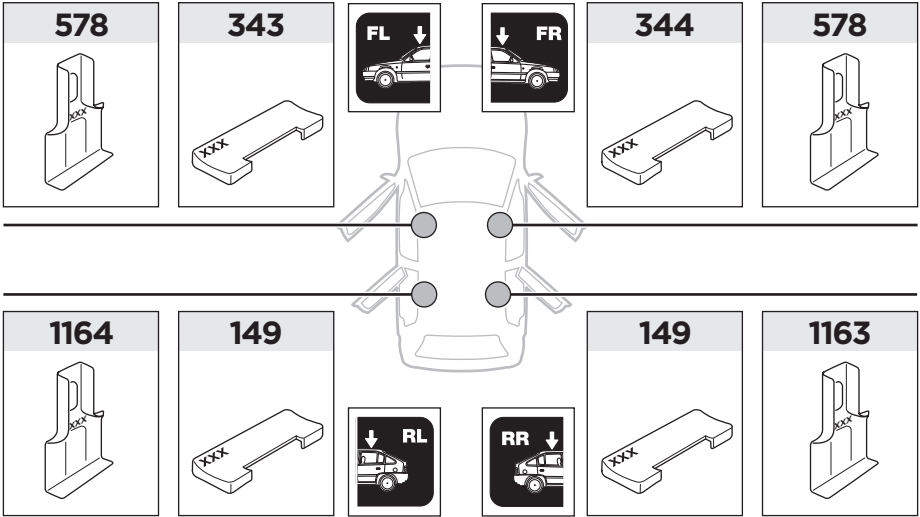

578 x2

1163 x1

x1

x1

1164 x1

1

	X (scale)	X (mm)	X (inch)
HYUNDAI i20 (Mk.II.), 5-dr Hatchback, 15- (With glass roof)	33	981	38 <sup>5</sup> / <sub>8</sub>

	Y (scale)	Y (mm)	Y (inch)
HYUNDAI i20 (Mk.II.), 5-dr Hatchback, 15- (With glass roof)	33	981	38 <sup>5</sup> / <sub>8</sub>

**2**

**HYUNDAI i20 (Mk.II.), 5-dr Hatchback, 15- (With glass roof)**

3

	W (mm)	Z (mm)	W (inch)	Z (inch)
<b>HYUNDAI i20 (Mk.II), 5-dr Hatchback, 15- (With glass roof)</b>	<b>240</b>	<b>650</b>	<b>9 1/2</b>	<b>25 5/8</b>