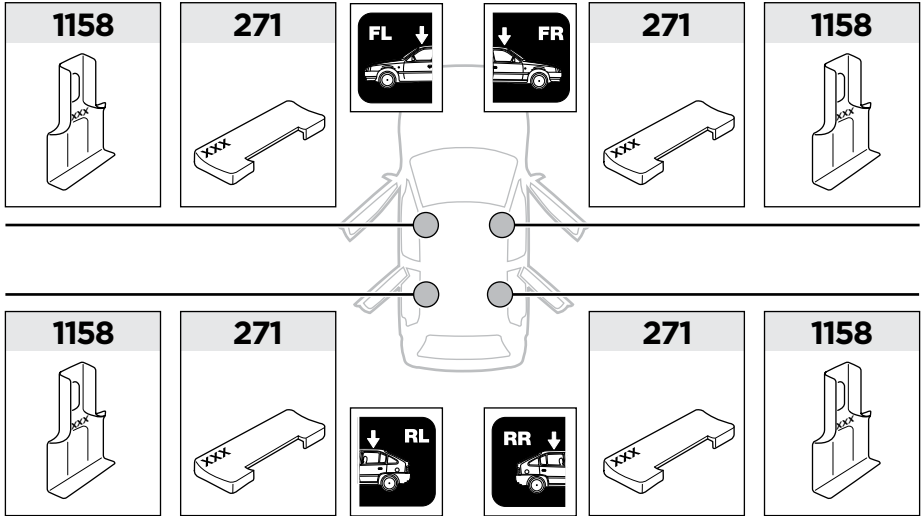

Thule Rapid System Kit 1643

> Instructions

VOLKSWAGEN Touareg, 5-dr SUV, 10-*

*Without railing

ISO 11154-E

141643

C.20120920
519-1643-01

Bring your life

thule.com

271 x4

1158 x4

x1

x1

1

	X (scale)	X (mm)	X (inch)
VOLKSWAGEN Touareg, 5-dr SUV, 10- (Without railing)	51	1161	45 ³/₄

	Y (scale)	Y (mm)	Y (inch)
VOLKSWAGEN Touareg, 5-dr SUV, 10- (Without railing)	45	1101	43 ³/₈

2

VOLKSWAGEN Touareg, 5-dr SUV, 10- (Without railing)

3

	W (mm)	Z (mm)	W (inch)	Z (inch)
VOLKSWAGEN Touareg , 5-dr SUV, 10- (Without railing)	400	700	15 ³/₄	27 ¹/₂