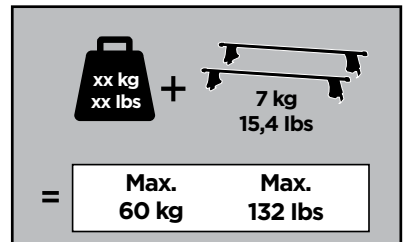

Thule Rapid System Kit 1643

> Instructions

VOLKSWAGEN Touareg, 5-dr SUV, 10-*

*Without railing

ISO 11154-E

141643

C.20120920
519-1643-01

Bring your life

thule.com

271 x4

1158 x4

x1

x1

1

	X (scale)	X (mm)	X (inch)
VOLKSWAGEN Touareg, 5-dr SUV, 10- (Without railing)	51	1161	45 ³/₄

	Y (scale)	Y (mm)	Y (inch)
VOLKSWAGEN Touareg, 5-dr SUV, 10- (Without railing)	45	1101	43 ³/₈

2

VOLKSWAGEN Touareg, 5-dr SUV, 10- (Without railing)

3

	W (mm)	Z (mm)	W (inch)	Z (inch)
VOLKSWAGEN Touareg , 5-dr SUV, 10- (Without railing)	400	700	15 ³/₄	27 ¹/₂