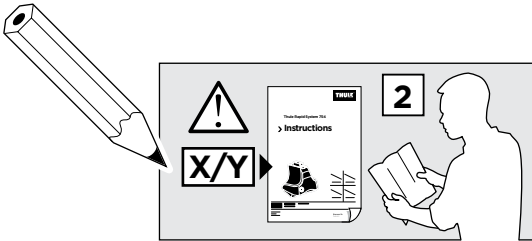

thule.com

271 x4

1158 x4

x1

x1

1

	X (scale)	X (mm)	X (inch)
VOLKSWAGEN Touareg, 5-dr SUV, 10- (Without railing)	51	1161	45 ³/₄

	Y (scale)	Y (mm)	Y (inch)
VOLKSWAGEN Touareg, 5-dr SUV, 10- (Without railing)	45	1101	43 ³/₈

2

VOLKSWAGEN Touareg, 5-dr SUV, 10- (Without railing)

3

	W (mm)	Z (mm)	W (inch)	Z (inch)
VOLKSWAGEN Touareg , 5-dr SUV, 10- (Without railing)	400	700	15 ³/₄	27 ¹/₂