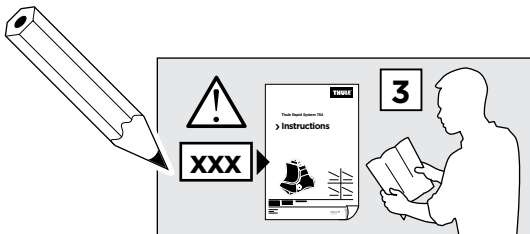

thule.com

271 x4

1158 x4

x1

x1

1

	X (scale)	X (mm)	X (inch)
VOLKSWAGEN Touareg, 5-dr SUV, 10- (Without railing)	51	1161	45 ³/₄

	Y (scale)	Y (mm)	Y (inch)
VOLKSWAGEN Touareg, 5-dr SUV, 10- (Without railing)	45	1101	43 ³/₈

2

VOLKSWAGEN Touareg, 5-dr SUV, 10- (Without railing)

3

	W (mm)	Z (mm)	W (inch)	Z (inch)
VOLKSWAGEN Touareg , 5-dr SUV, 10- (Without railing)	400	700	15 ³/₄	27 ¹/₂