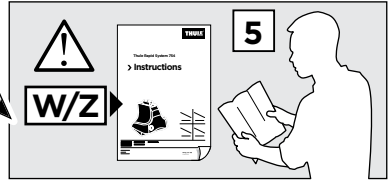

3

	W (mm)	Z (mm)	W (inch)	Z (inch)
VOLKSWAGEN Touareg, 5-dr SUV, 10- (Without railing)	400	700	15 ³/₄	27 ¹/₂