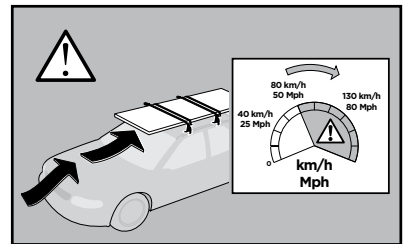

Thule Rapid System Kit 1643

> Instructions

VOLKSWAGEN Touareg, 5-dr SUV, 10-*

*Without railing

ISO 11154-E

141643

C.20120920
519-1643-01

Bring your life

thule.com

271 x4

1158 x4

x1

x1

1

	X (scale)	X (mm)	X (inch)
VOLKSWAGEN Touareg, 5-dr SUV, 10- (Without railing)	51	1161	45 ³/₄

	Y (scale)	Y (mm)	Y (inch)
VOLKSWAGEN Touareg, 5-dr SUV, 10- (Without railing)	45	1101	43 ³/₈

2

VOLKSWAGEN Touareg, 5-dr SUV, 10- (Without railing)

3

	W (mm)	Z (mm)	W (inch)	Z (inch)
VOLKSWAGEN Touareg , 5-dr SUV, 10- (Without railing)	400	700	15 ³/₄	27 ¹/₂