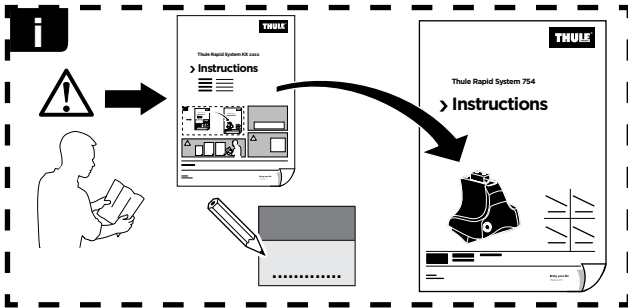

Thule Rapid System Kit 1643

> Instructions

VOLKSWAGEN Touareg, 5-dr SUV, 10-*

*Without railing

ISO 11154-E

141643

C.20120920
519-1643-01

Bring your life

thule.com

271 x4

1158 x4

x1

x1

1

	X (scale)	X (mm)	X (inch)
VOLKSWAGEN Touareg, 5-dr SUV, 10- (Without railing)	51	1161	45 ³/₄

	Y (scale)	Y (mm)	Y (inch)
VOLKSWAGEN Touareg, 5-dr SUV, 10- (Without railing)	45	1101	43 ³/₈

2

VOLKSWAGEN Touareg, 5-dr SUV, 10- (Without railing)

3

	W (mm)	Z (mm)	W (inch)	Z (inch)
VOLKSWAGEN Touareg , 5-dr SUV, 10- (Without railing)	400	700	15 ³/₄	27 ¹/₂