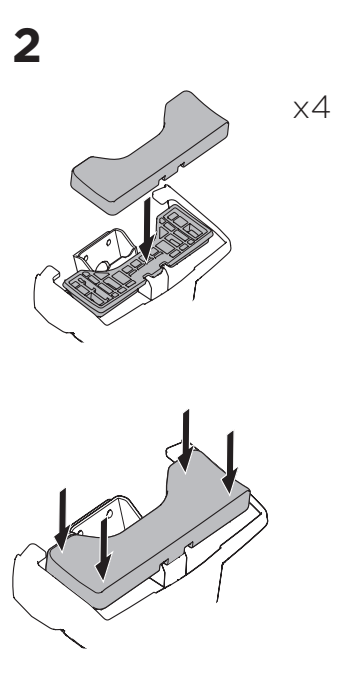

1

Kit 145361

VOLKSWAGEN Taigo, 5-dr SUV, 22-

ISO 11154-E

Bring your life
thule.com

THULE WingBar Evo	THULE WingBar Edge	THULE WingBar	THULE SquareBar Evo	Evo X (scale)	Edge X (scale)
VOLKSWAGEN Taigo, 5-dr SUV, 22-				38	C

THULE ProBar Evo	THULE SlideBar Evo	X (mm/inch)		
VOLKSWAGEN Taigo, 5-dr SUV, 22-		1031 mm / 40 5/8"		

THULE WingBar Evo	THULE WingBar Edge	THULE WingBar	THULE SquareBar Evo	Evo Y (scale)	Edge Y (scale)
VOLKSWAGEN Taigo, 5-dr SUV, 22-				33	M

THULE ProBar Evo	THULE SlideBar Evo	Y (mm/inch)		
VOLKSWAGEN Taigo, 5-dr SUV, 22-		981 mm / 38 5/8"		

	W (mm/inch)	Z (mm/inch)
VOLKSWAGEN Taigo, 5-dr SUV, 22-	740 mm / 31 1/2"	200 mm / 7 7/8"