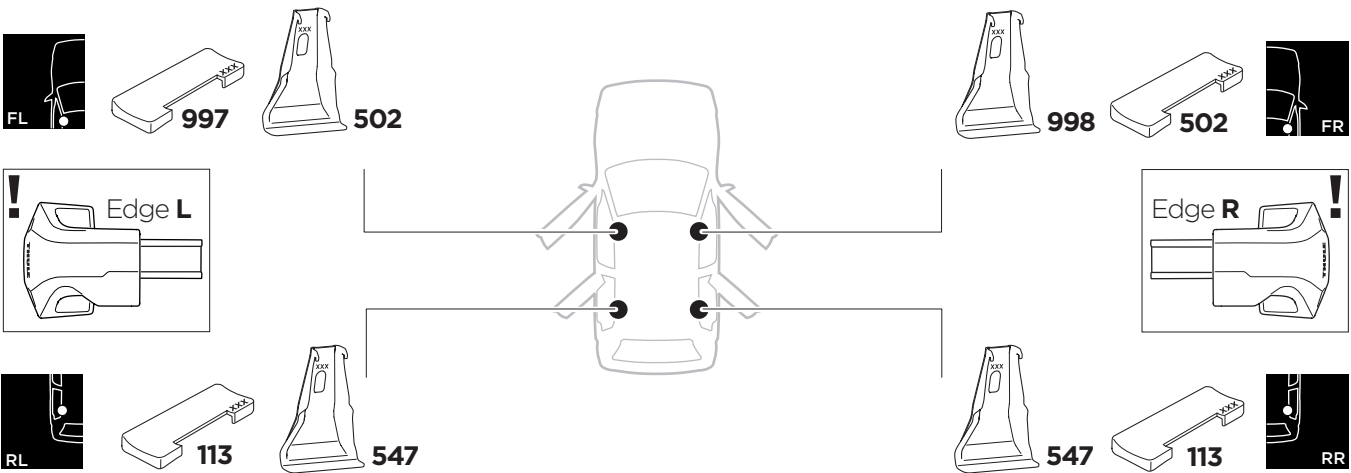

1

Kit 145361

VOLKSWAGEN Taigo, 5-dr SUV, 22-

ISO 11154-E

Bring your life
thule.com

THULE WingBar Evo	THULE WingBar Edge	THULE WingBar	THULE SquareBar Evo	Evo X (scale)	Edge X (scale)
VOLKSWAGEN Taigo, 5-dr SUV, 22-				38	C

THULE ProBar Evo	THULE SlideBar Evo	X (mm/inch)		
VOLKSWAGEN Taigo, 5-dr SUV, 22-		1031 mm / 40 5/8"		

THULE WingBar Evo	THULE WingBar Edge	THULE WingBar	THULE SquareBar Evo	Evo Y (scale)	Edge Y (scale)
VOLKSWAGEN Taigo, 5-dr SUV, 22-				33	M

THULE ProBar Evo	THULE SlideBar Evo	Y (mm/inch)		
VOLKSWAGEN Taigo, 5-dr SUV, 22-		981 mm / 38 5/8"		

	W (mm/inch)	Z (mm/inch)
VOLKSWAGEN Taigo, 5-dr SUV, 22-	740 mm / 31 1/2"	200 mm / 7 7/8"