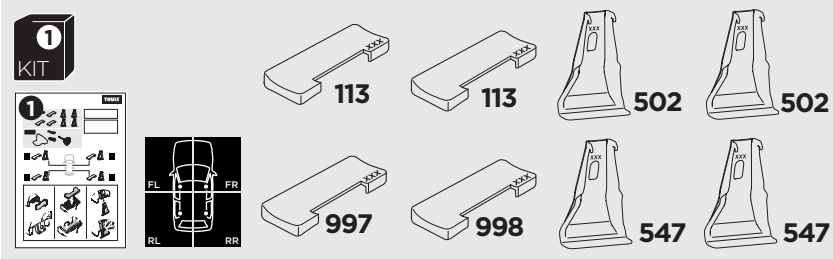

1

Kit 145361

VOLKSWAGEN Taigo, 5-dr SUV, 22-

ISO 11154-E

Bring your life
thule.com

THULE WingBar Evo	THULE WingBar Edge	THULE WingBar	THULE SquareBar Evo	Evo X (scale)	Edge X (scale)
VOLKSWAGEN Taigo, 5-dr SUV, 22-				38	C

THULE ProBar Evo	THULE SlideBar Evo	X (mm/inch)		
VOLKSWAGEN Taigo, 5-dr SUV, 22-		1031 mm / 40 5/8"		

THULE WingBar Evo	THULE WingBar Edge	THULE WingBar	THULE SquareBar Evo	Evo Y (scale)	Edge Y (scale)
VOLKSWAGEN Taigo, 5-dr SUV, 22-				33	M

THULE ProBar Evo	THULE SlideBar Evo	Y (mm/inch)		
VOLKSWAGEN Taigo, 5-dr SUV, 22-		981 mm / 38 5/8"		

	W (mm/inch)	Z (mm/inch)
VOLKSWAGEN Taigo, 5-dr SUV, 22-	740 mm / 31 1/2"	200 mm / 7 7/8"