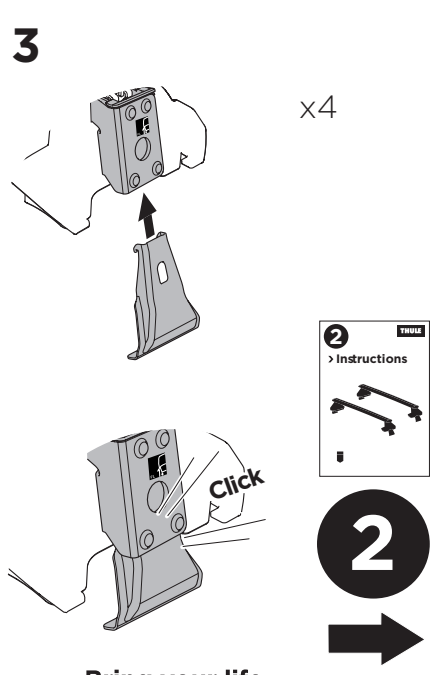

1

Kit 145361

VOLKSWAGEN Taigo, 5-dr SUV, 22-

ISO 11154-E

Bring your life
thule.com

THULE WingBar Evo	THULE WingBar Edge	THULE WingBar	THULE SquareBar Evo	Evo X (scale)	Edge X (scale)
VOLKSWAGEN Taigo, 5-dr SUV, 22-				38	C

THULE ProBar Evo	THULE SlideBar Evo	X (mm/inch)		
VOLKSWAGEN Taigo, 5-dr SUV, 22-		1031 mm / 40 5/8"		

THULE WingBar Evo	THULE WingBar Edge	THULE WingBar	THULE SquareBar Evo	Evo Y (scale)	Edge Y (scale)
VOLKSWAGEN Taigo, 5-dr SUV, 22-				33	M

THULE ProBar Evo	THULE SlideBar Evo	Y (mm/inch)		
VOLKSWAGEN Taigo, 5-dr SUV, 22-		981 mm / 38 5/8"		

	W (mm/inch)	Z (mm/inch)
VOLKSWAGEN Taigo, 5-dr SUV, 22-	740 mm / 31 1/2"	200 mm / 7 7/8"