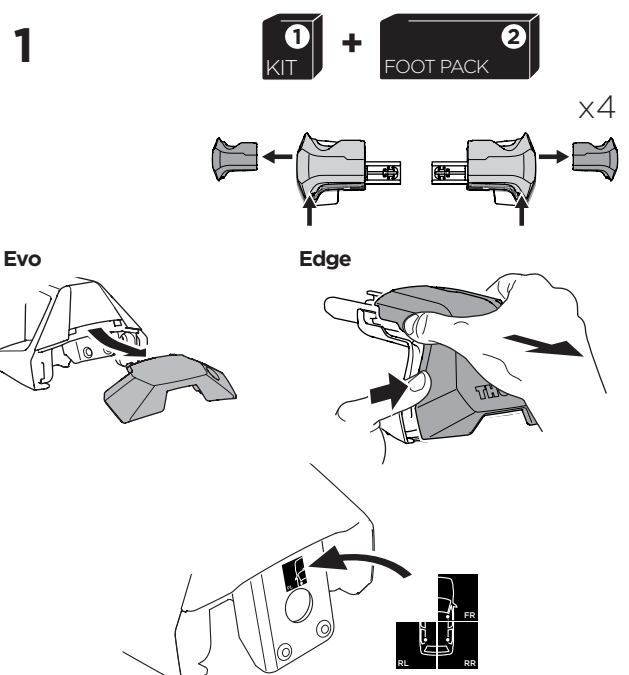

1

Kit 145361

VOLKSWAGEN Taigo, 5-dr SUV, 22-

ISO 11154-E

Bring your life
thule.com

THULE WingBar Evo	THULE WingBar Edge	THULE WingBar	THULE SquareBar Evo	Evo X (scale)	Edge X (scale)
VOLKSWAGEN Taigo, 5-dr SUV, 22-				38	C

THULE ProBar Evo	THULE SlideBar Evo	X (mm/inch)		
VOLKSWAGEN Taigo, 5-dr SUV, 22-		1031 mm / 40 5/8"		

THULE WingBar Evo	THULE WingBar Edge	THULE WingBar	THULE SquareBar Evo	Evo Y (scale)	Edge Y (scale)
VOLKSWAGEN Taigo, 5-dr SUV, 22-				33	M

THULE ProBar Evo	THULE SlideBar Evo	Y (mm/inch)		
VOLKSWAGEN Taigo, 5-dr SUV, 22-		981 mm / 38 5/8"		

	W (mm/inch)	Z (mm/inch)
VOLKSWAGEN Taigo, 5-dr SUV, 22-	740 mm / 31 1/2"	200 mm / 7 7/8"