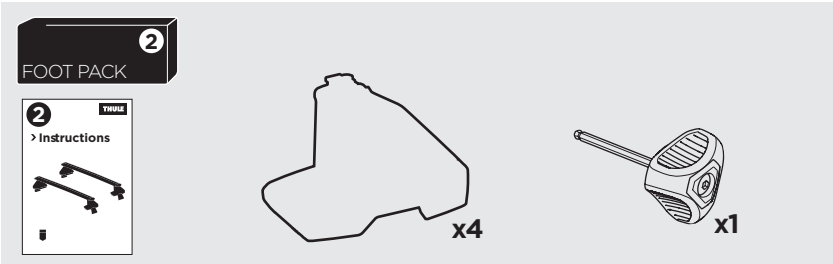

1

Kit 145361

VOLKSWAGEN Taigo, 5-dr SUV, 22-

ISO 11154-E

Bring your life
thule.com

THULE WingBar Evo	THULE WingBar Edge	THULE WingBar	THULE SquareBar Evo	Evo X (scale)	Edge X (scale)
VOLKSWAGEN Taigo, 5-dr SUV, 22-				38	C

THULE ProBar Evo	THULE SlideBar Evo	X (mm/inch)		
VOLKSWAGEN Taigo, 5-dr SUV, 22-		1031 mm / 40 5/8"		

THULE WingBar Evo	THULE WingBar Edge	THULE WingBar	THULE SquareBar Evo	Evo Y (scale)	Edge Y (scale)
VOLKSWAGEN Taigo, 5-dr SUV, 22-				33	M

THULE ProBar Evo	THULE SlideBar Evo	Y (mm/inch)		
VOLKSWAGEN Taigo, 5-dr SUV, 22-		981 mm / 38 5/8"		

	W (mm/inch)	Z (mm/inch)
VOLKSWAGEN Taigo, 5-dr SUV, 22-	740 mm / 31 1/2"	200 mm / 7 7/8"