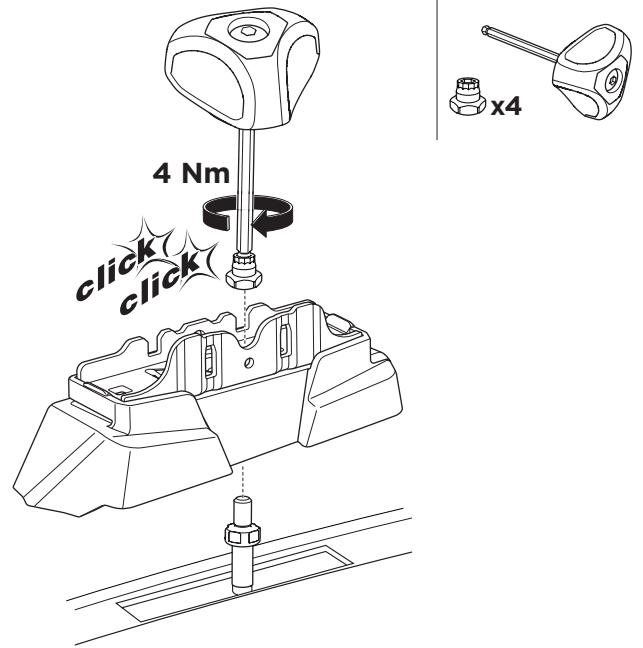

1

Kit 187143

MAZDA 3, 5-dr Hatchback, 19-

ISO 11154-E

This kit is only for vehicles with fixpoint mounting.

3

4

5