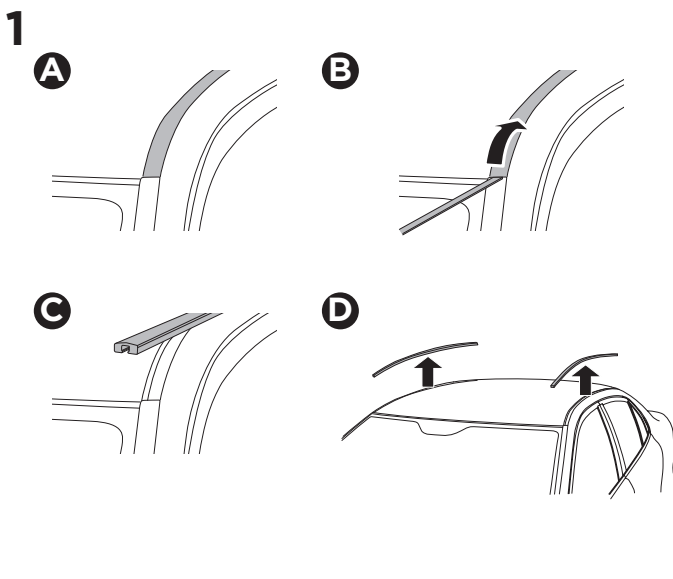

1

Kit 187143

MAZDA 3, 5-dr Hatchback, 19-

ISO 11154-E

This kit is only for vehicles with fixpoint mounting.

3

4

5