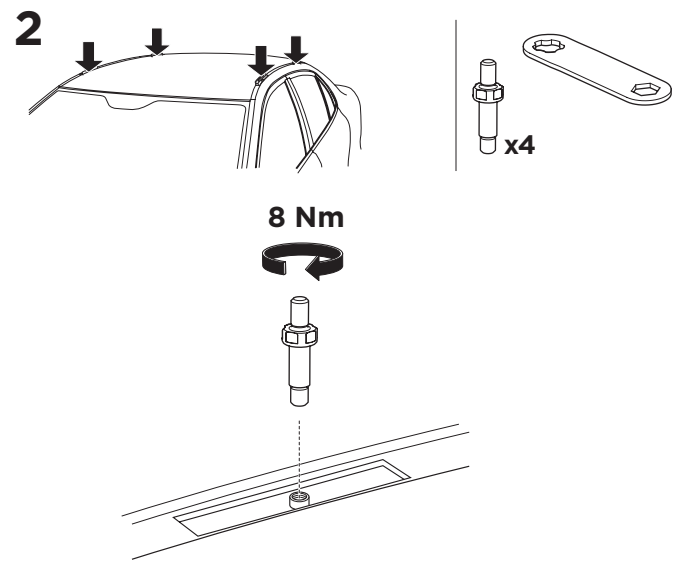

1

Kit 187143

MAZDA 3, 5-dr Hatchback, 19-

ISO 11154-E

This kit is only for vehicles with fixpoint mounting.

3

4

5