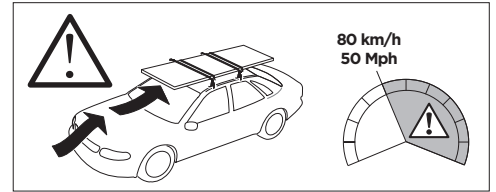

1

Kit 187143

MAZDA 3, 5-dr Hatchback, 19-

ISO 11154-E

This kit is only for vehicles with fixpoint mounting.

3

4

5