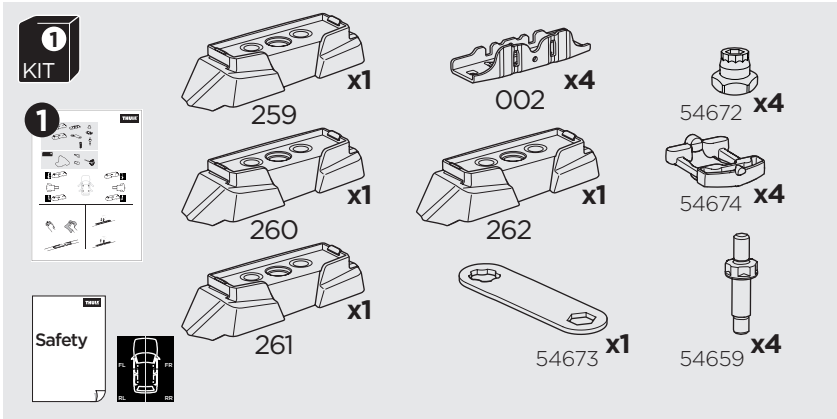

1

Kit 187143

MAZDA 3, 5-dr Hatchback, 19-

ISO 11154-E

This kit is only for vehicles with fixpoint mounting.

3

4

5