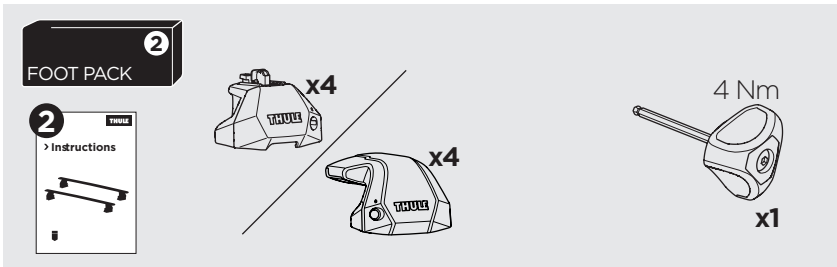

1

Kit 187143

MAZDA 3, 5-dr Hatchback, 19-

ISO 11154-E

This kit is only for vehicles with fixpoint mounting.

3

4

5